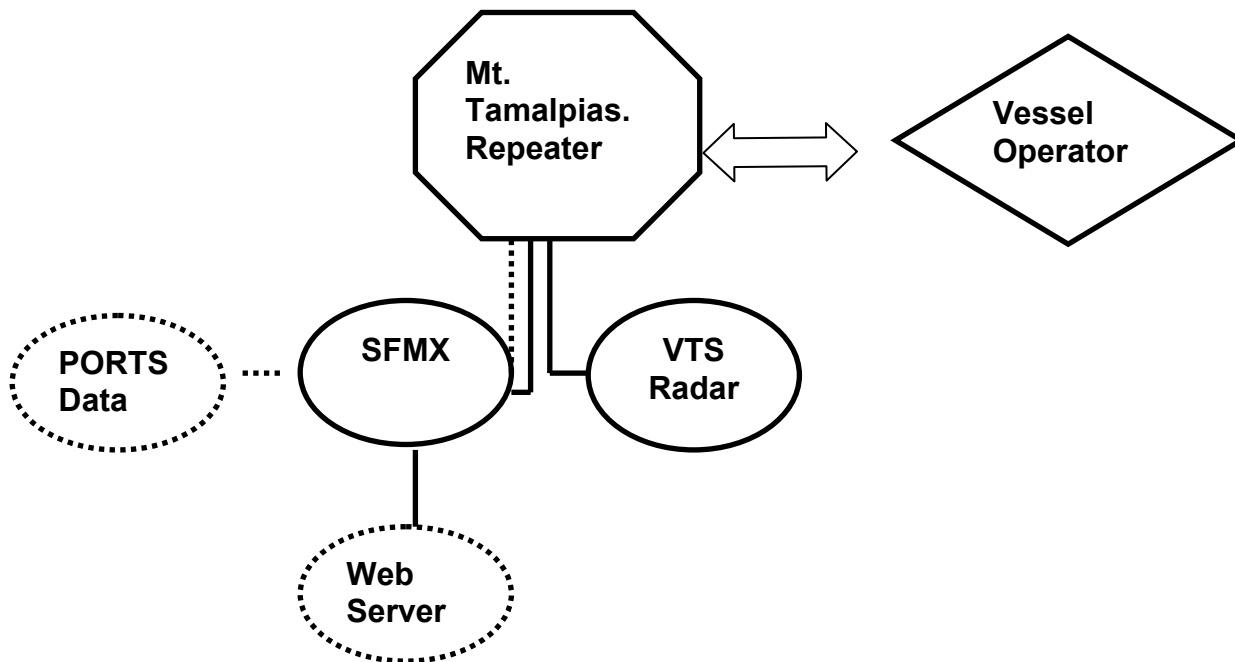

### Current Enhanced SF-AIS Organization

The Marine Exchange controls the controls the Mt. Repeater and also delivers VTS Radar and PORTS data, that is collected from the internet, to the Repeater (via dedicated phone line) for distribution to the Vessel Operators.

### Proposed 1371-1 SF-AIS Organization

The VTS Controls the repeater site (s) The Marine Exchange delivers PORTS Data to and collects AIS Data from the repeater site for infusion with and distribution to the web